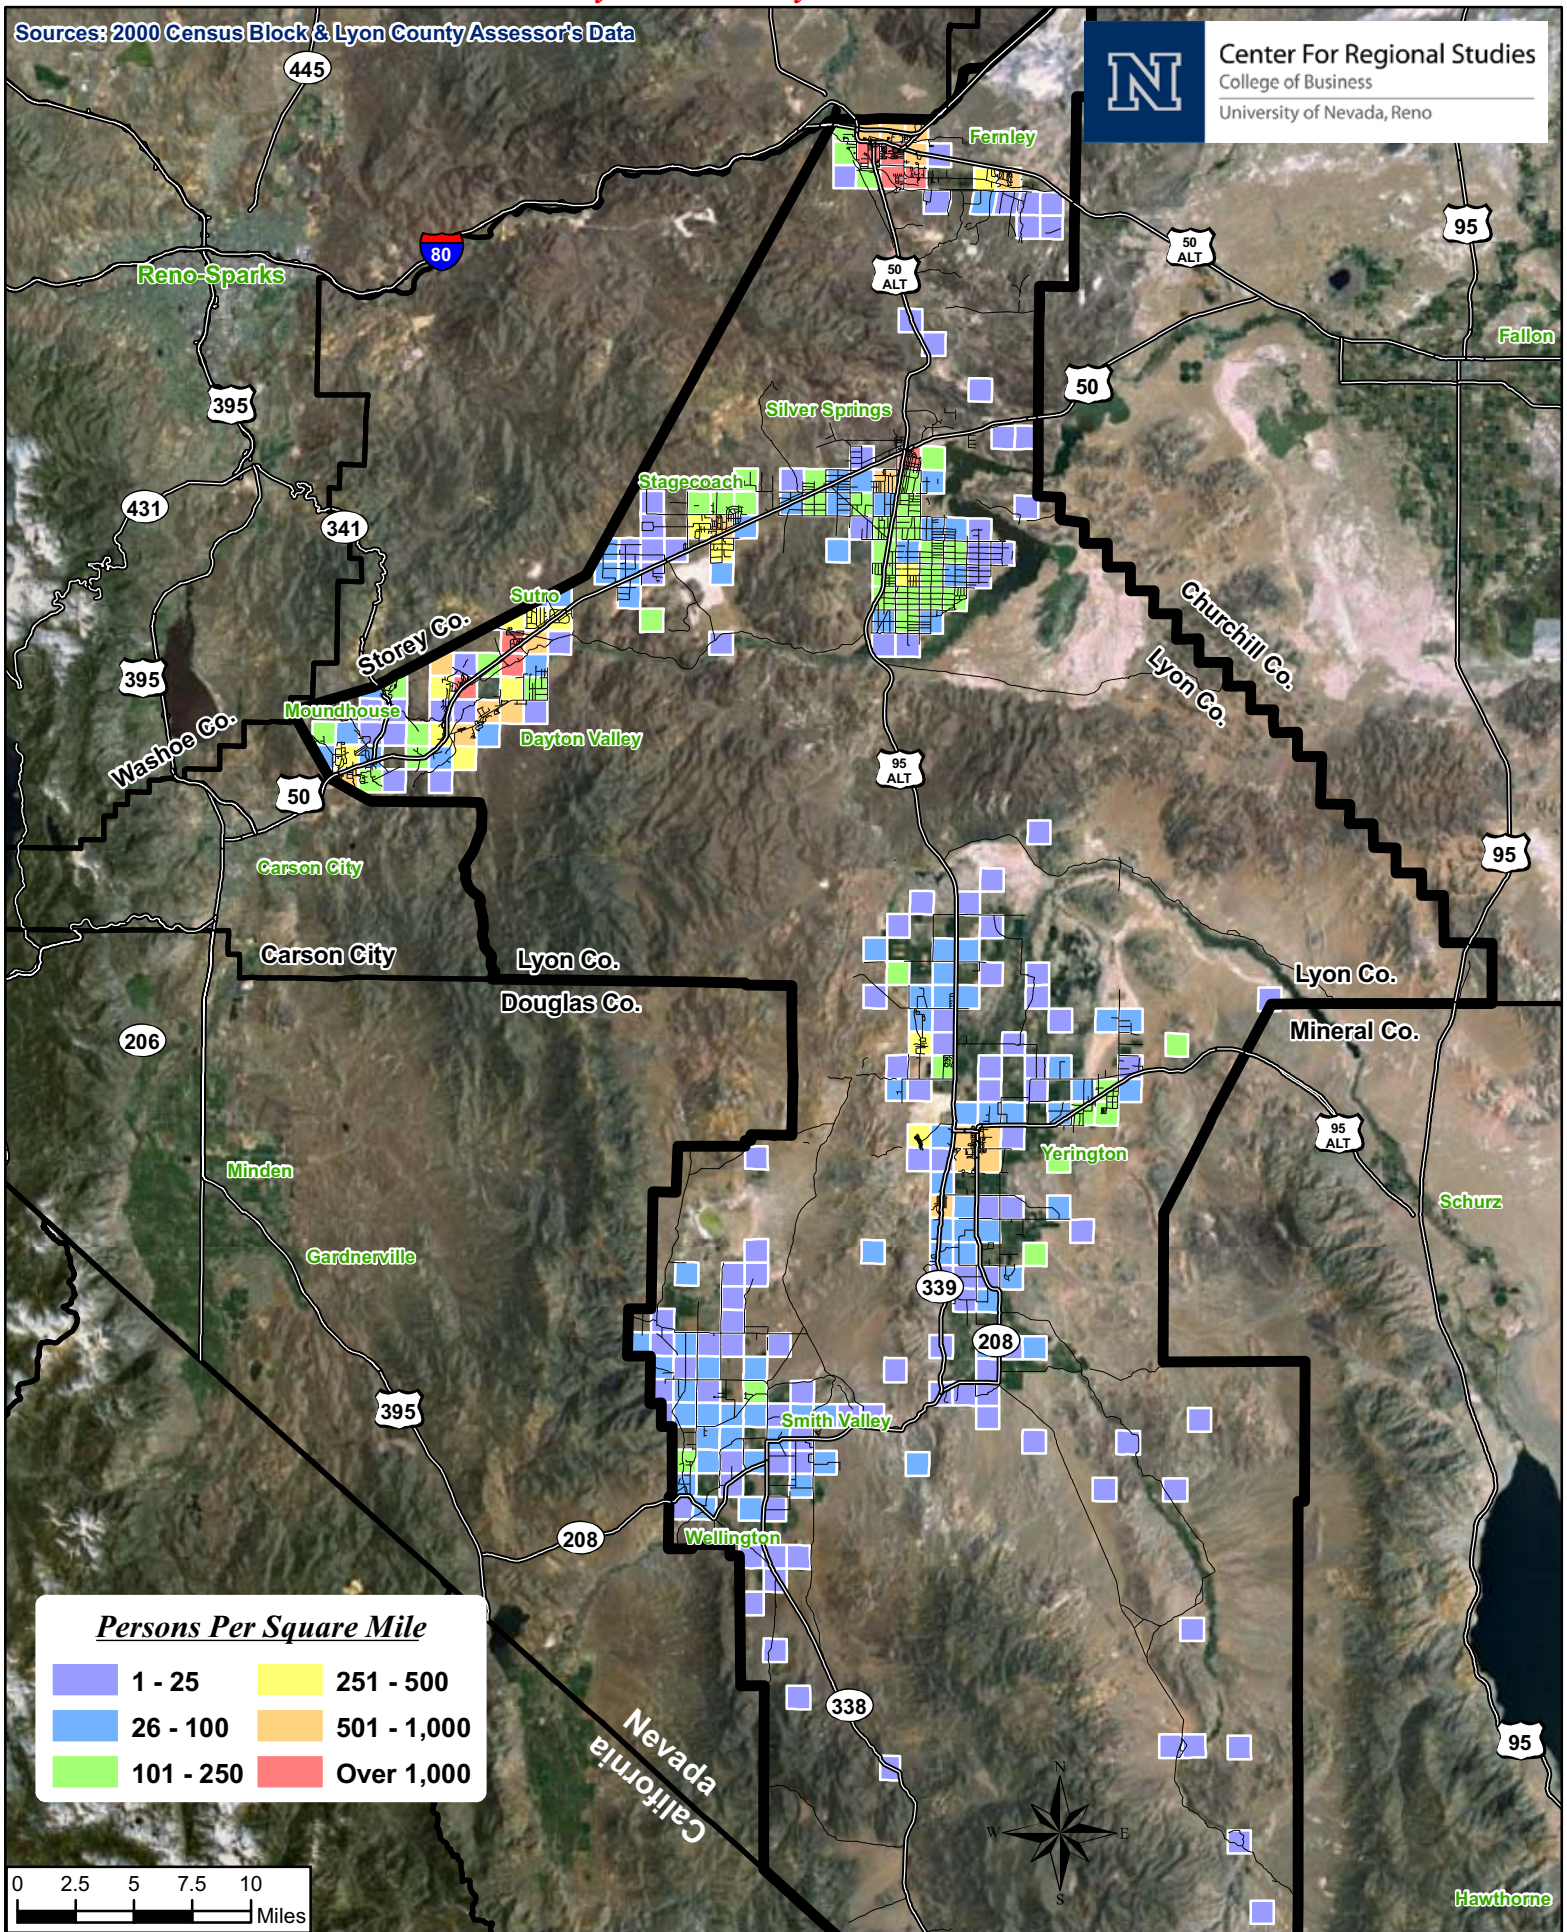

# 2008 Population Distribution

## Lyon County, Nevada

Sources: 2000 Census Block & Lyon County Assessor's Data

 Center For Regional Studies  
College of Business  
University of Nevada, Reno

**Persons Per Square Mile**

1 - 25	251 - 500
26 - 100	501 - 1,000
101 - 250	Over 1,000