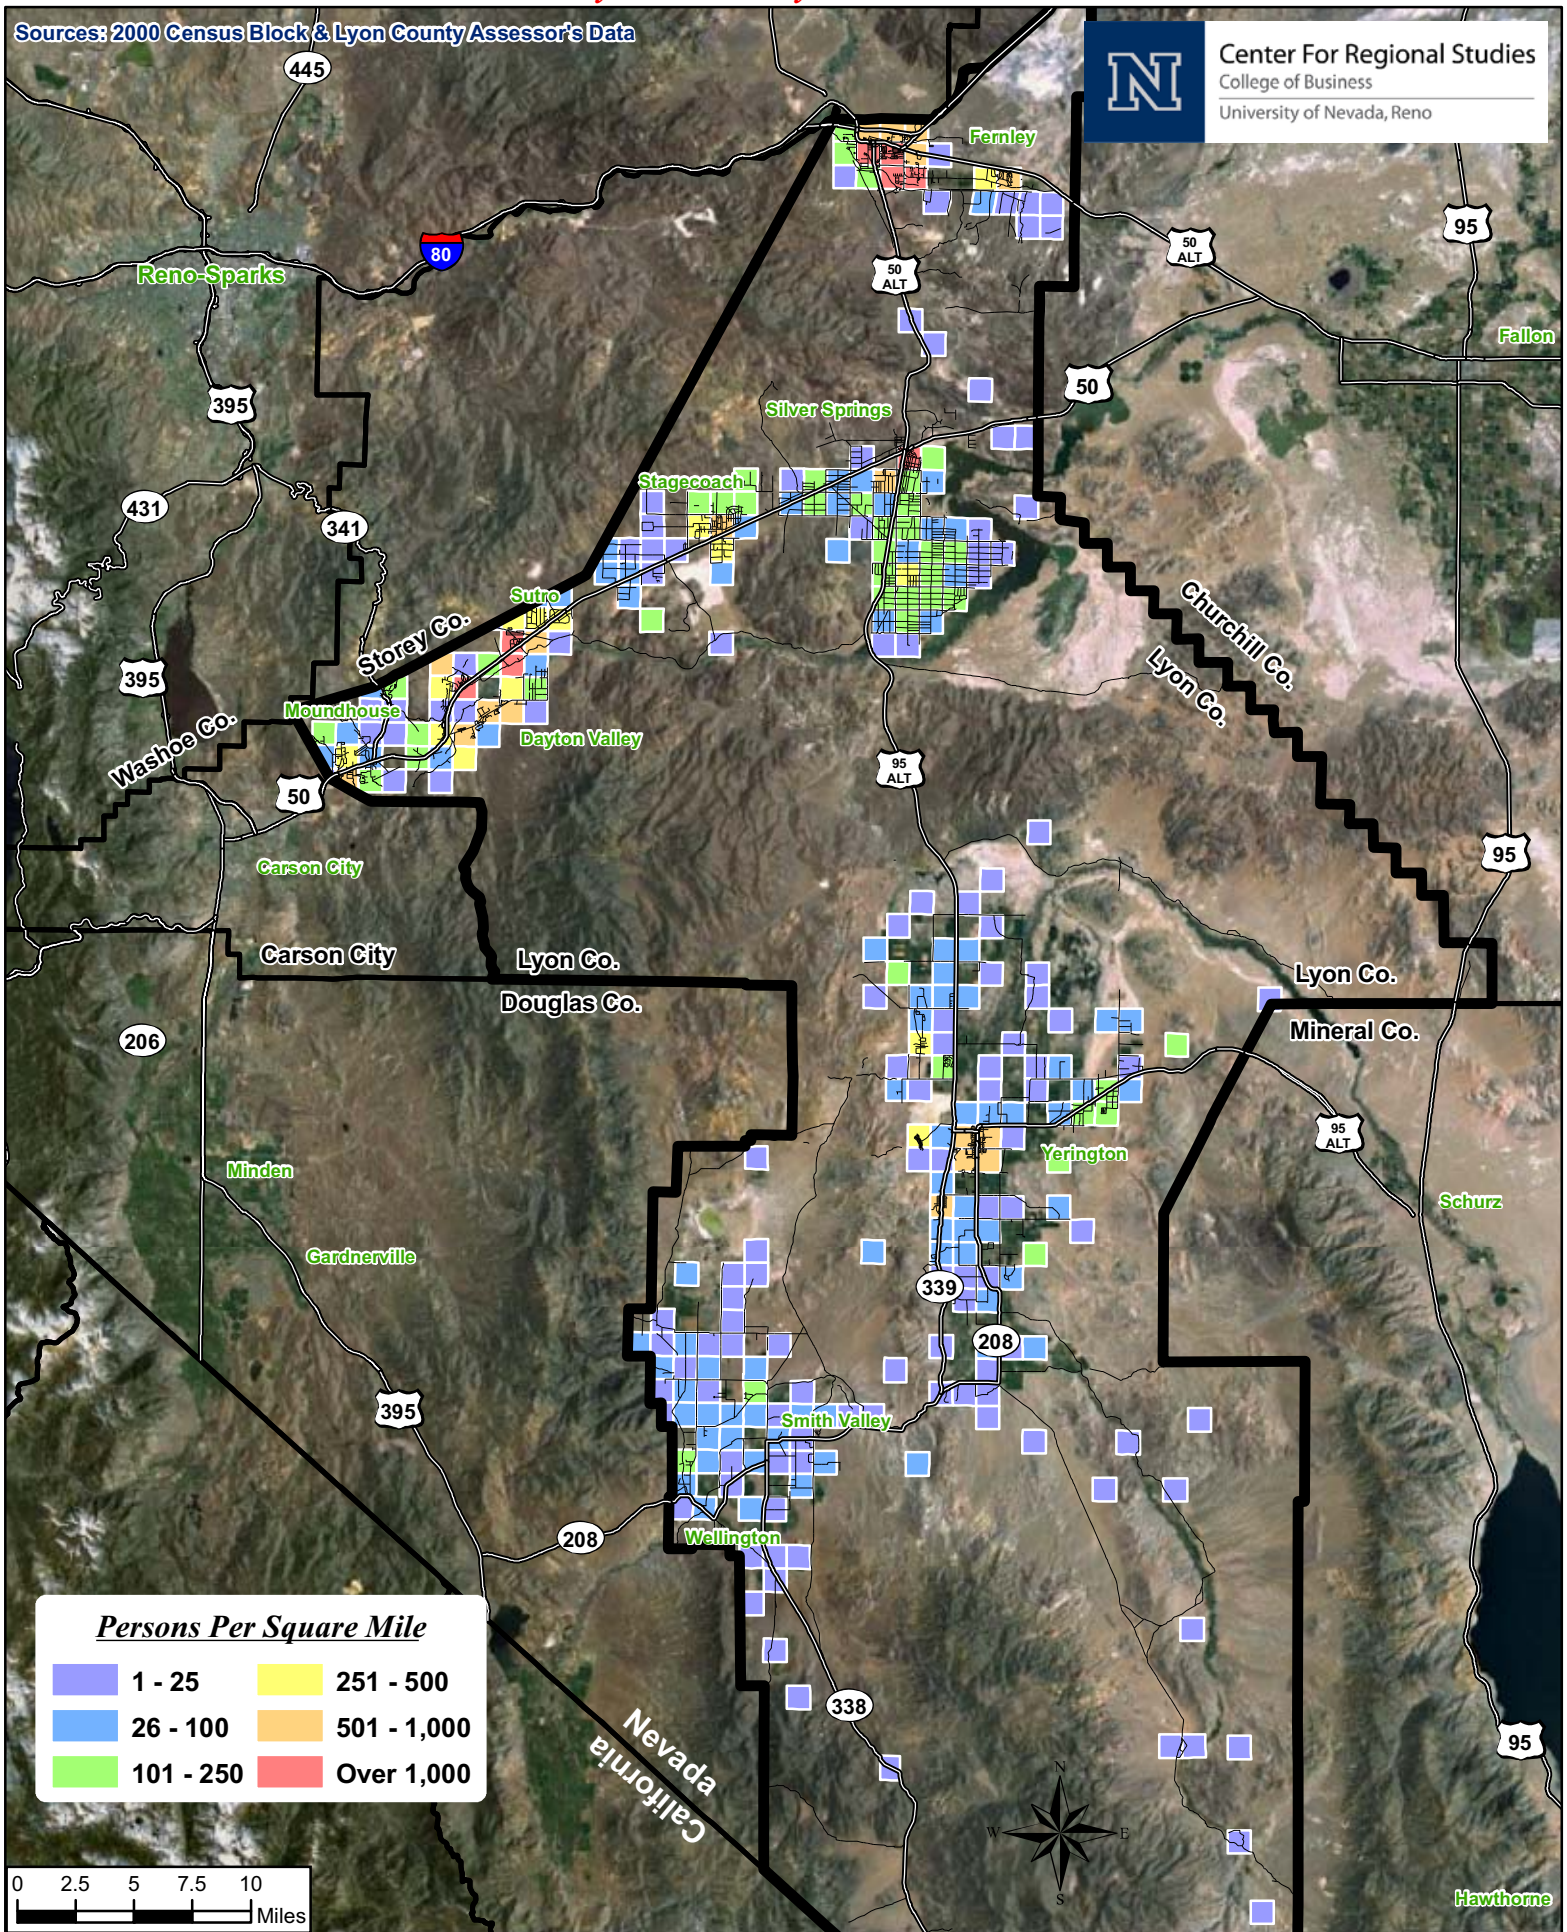

2008 Population Distribution

Lyon County, Nevada

Sources: 2000 Census Block & Lyon County Assessor's Data

 Center For Regional Studies
College of Business
University of Nevada, Reno

Persons Per Square Mile

1 - 25	251 - 500
26 - 100	501 - 1,000
101 - 250	Over 1,000